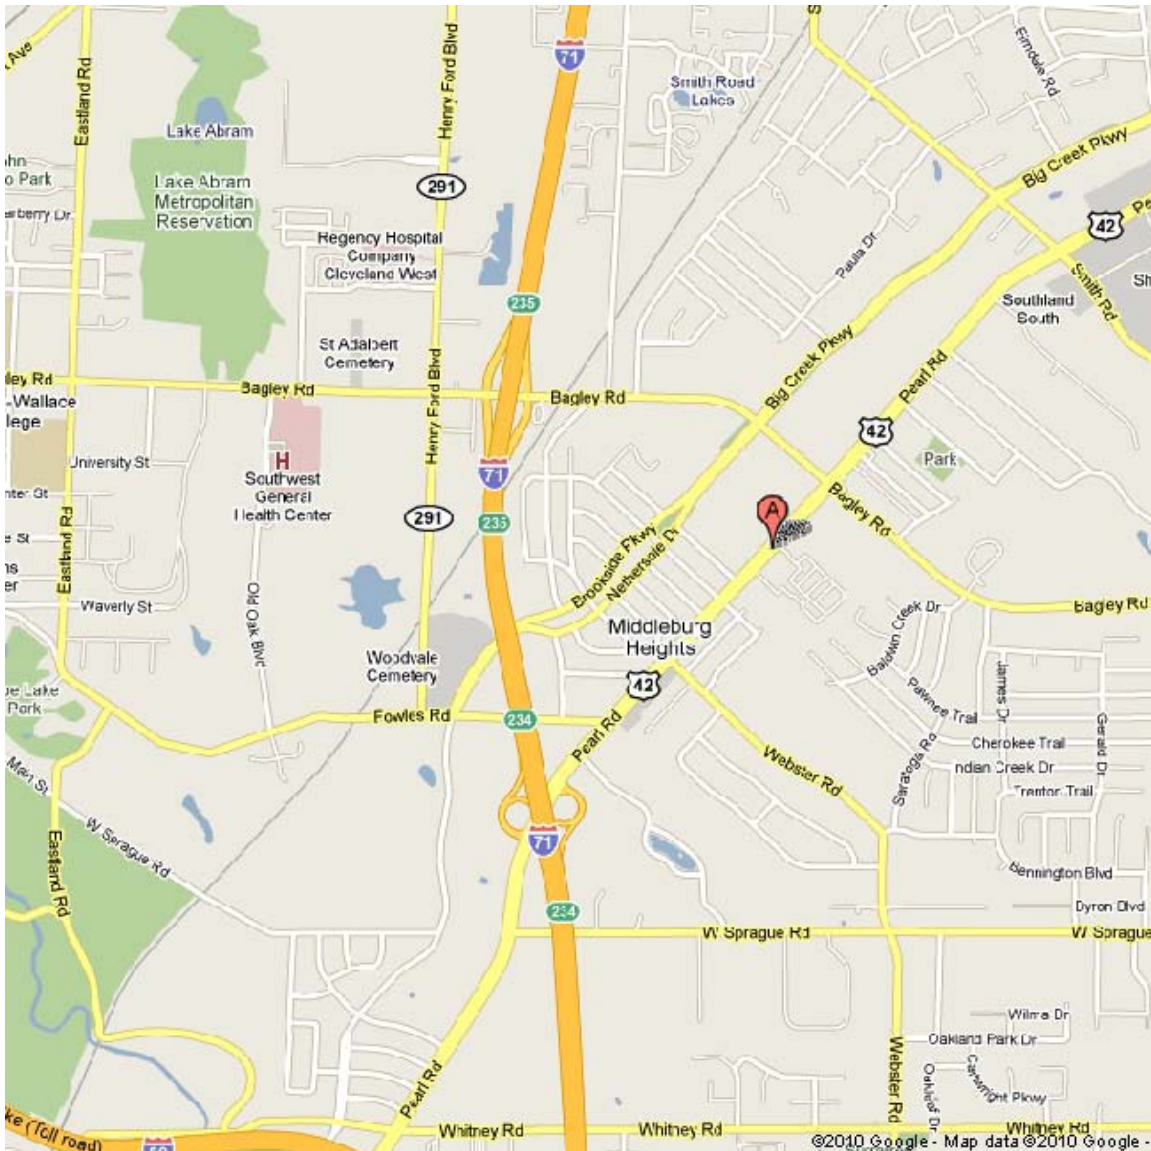

AKRON OFFICE:

150 N. Miller Road, Suite 350A
Akron, OH 44333
Ph | Fx: (330) 777-0688

True Wealth Design is conveniently located off Route 18 in Fairlawn.

From the North

1. I-77 to Ghent Road Exit
2. Continue **RIGHT** onto Ghent Road
3. **LEFT** onto Sand Run Parkway (first left past Smith Road)
4. First **RIGHT** onto N. Miller Road; right into Miller Landing Office Park

From the South

1. I-77 to Miller Road exit
2. Continue **STRAIGHT** onto Miller Road
3. Cross over West Market Street.
4. **LEFT** into Miller Landing Office Park (at the end of N. Miller Road)

CLEVELAND OFFICE:

7344 Pearl Road, Suite 103
Middleburg Heights, OH 44130
Ph | Fx: (216) 373-7670

From Interstate 71:

1. Take exit 234 for US-42 PEARL ROAD.
2. Head EAST onto Pearl Rd./US-42 N
3. Our office is about ½ mile from I-71 on the left-hand side of the road in the same building as the Social Security Administration. We are inside the AllState office.