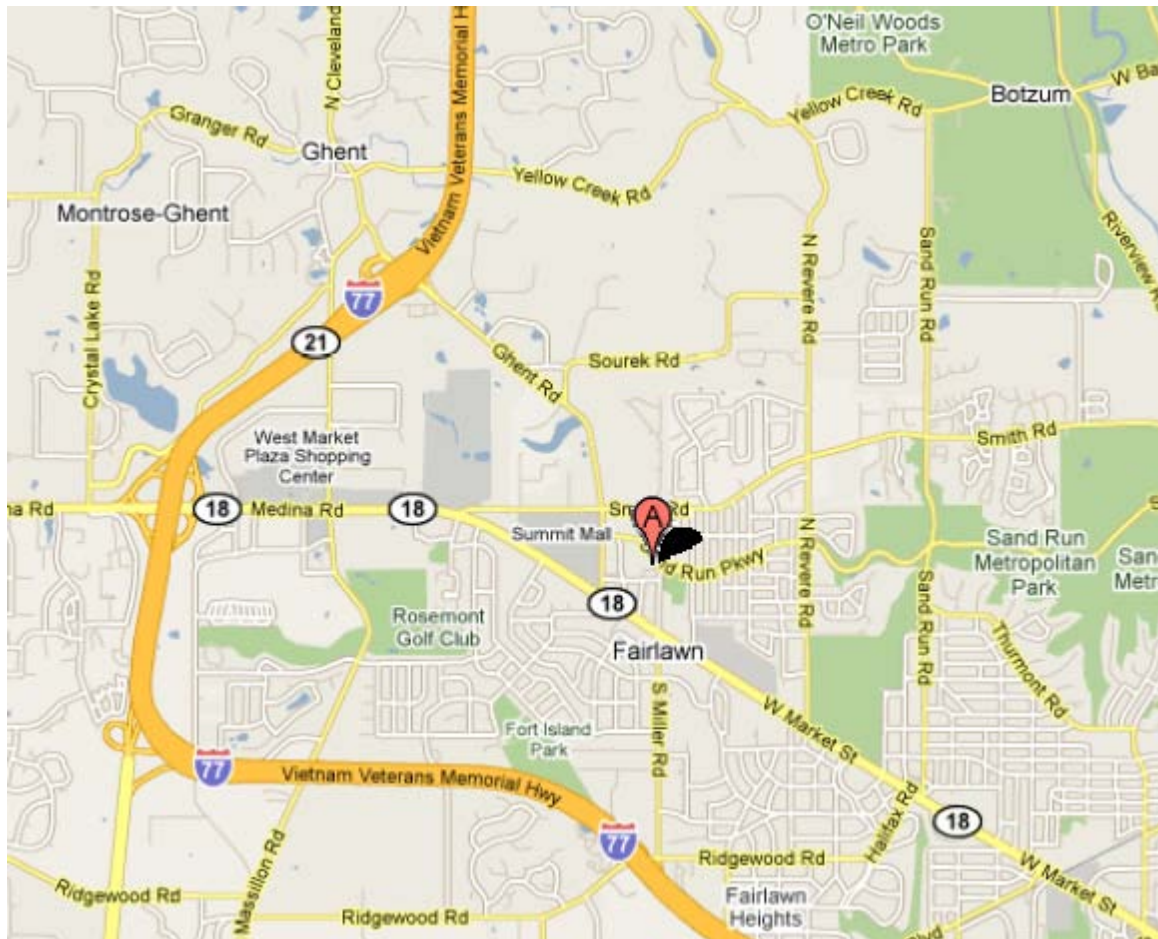

AKRON OFFICE:

150 N. Miller Road, Suite 350A
Akron, OH 44333
Ph | Fx: (330) 777-0688

True Wealth Design is conveniently located off Route 18 in Fairlawn.

From the North

1. I-77 to Ghent Road Exit
2. Continue **RIGHT** onto Ghent Road
3. **LEFT** onto Sand Run Parkway (first left past Smith Road)
4. First **RIGHT** onto N. Miller Road; right into Miller Landing Office Park

From the South

1. I-77 to Miller Road exit
2. Continue **STRAIGHT** onto Miller Road
3. Cross over West Market Street.
4. **LEFT** into Miller Landing Office Park (at the end of N. Miller Road)

CLEVELAND OFFICE:

7344 Pearl Road, Suite 103
Middleburg Heights, OH 44130
Ph | Fx: (216) 373-7670

From Interstate 71:

1. Take exit 234 for US-42 PEARL ROAD.
2. Head EAST onto Pearl Rd./US-42 N
3. Our office is about ½ mile from I-71 on the left-hand side of the road in the same building as the Social Security Administration. We are inside the AllState office.